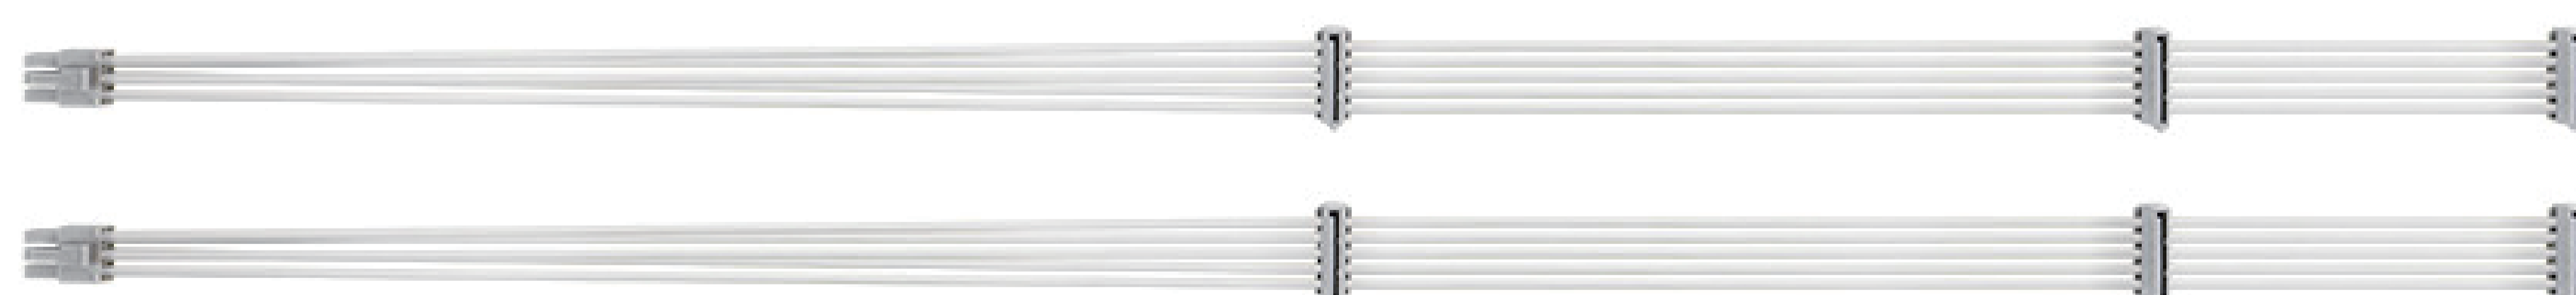

ROG LOKI SFX-L 850W Platinum White Edition

Motherboard Power Cable x 1 (450mm)

CPU Cable x 2 (550mm)

PCIe Gen 5.0 16-pin Cable x 1 (450mm)

PCI-E 1-to-1 Cable x 1 (450mm)

PCI-E 1-to-2 Cable x 1 (450mm)

SATA 1-to-3 Cable x 2 (600mm)

Peripheral 1-to-4 Cable x 1 (600mm)

Addressable RGB Cable x 1 (800mm)