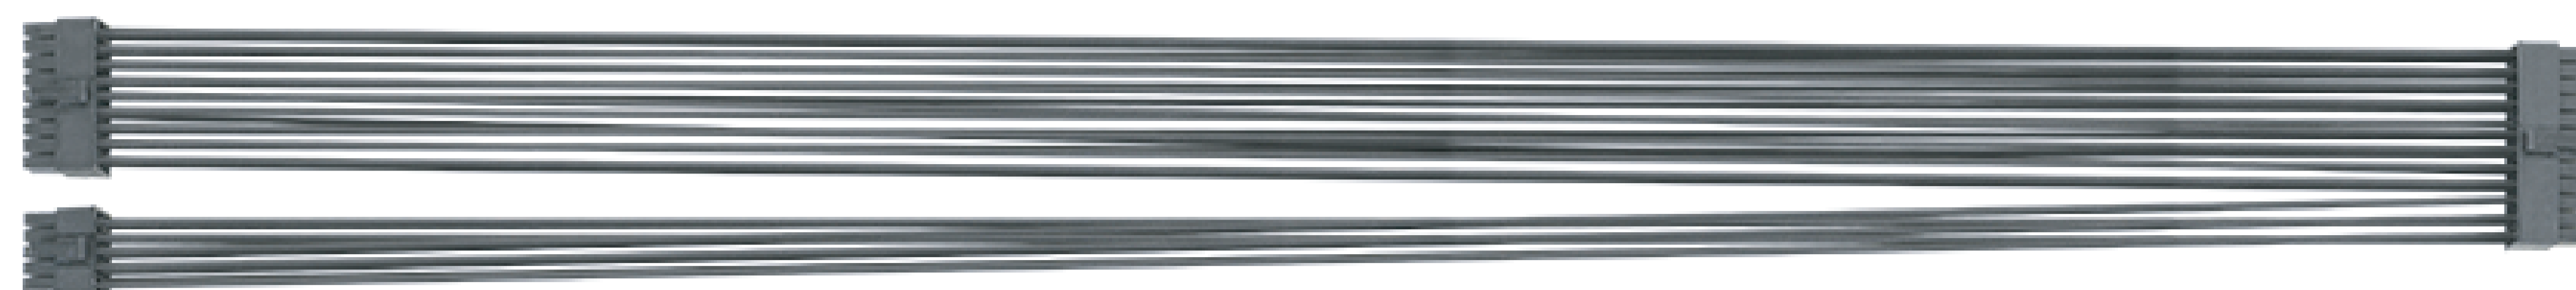

ROG STRIX 1000W Gold Aura Edition

Motherboard Power Cable x 1 (600mm)

CPU Cable x 2 (650mm)

PCI-E Gen 5.0 16-pin Cable x 1 (700mm)

PCI-E 1-to-1 Cable x 2 (700mm)

PCI-E 1-to-2 Cable x 1 (700mm)

SATA 1-to-2 Cable x 1 (400 + 120 mm)

SATA 1-to-3 Cable x 1 (400 + 120 + 120 mm)

Peripheral 1-to-4 Cable x 1 (400 + 150 + 150 + 150 mm)

Addressable RGB Cable x 1 (800mm)