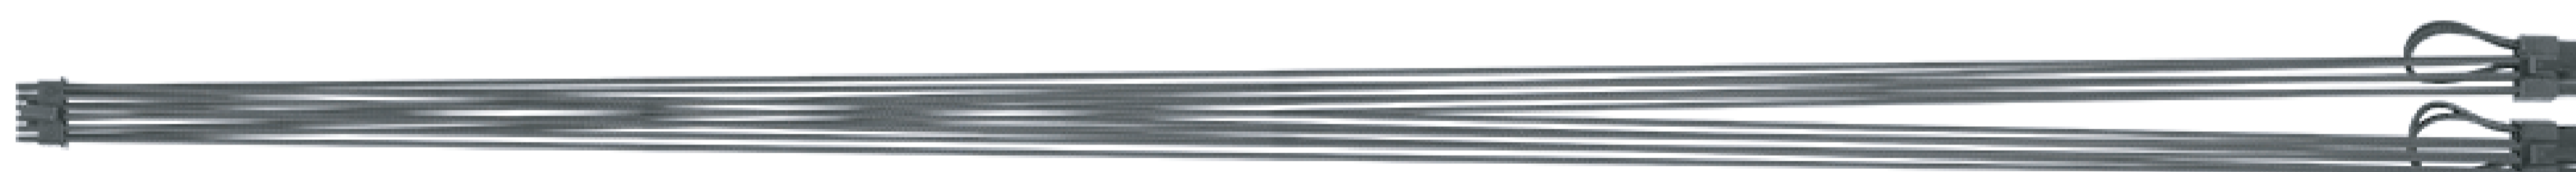

ROG STRIX 1000W Gold Aura Edition

Motherboard Power Cable x 1 (600mm)

CPU Cable x 2 (650mm)

PCI-E Gen 5.0 16-pin Cable x 1 (700mm)

PCI-E 1-to-1 Cable x 2 (700mm)

PCI-E 1-to-2 Cable x 1 (700mm)

SATA 1-to-2 Cable x 1 (400 + 120 mm)

SATA 1-to-3 Cable x 1 (400 + 120 + 120 mm)

Peripheral 1-to-4 Cable x 1 (400 + 150 + 150 + 150 mm)

Addressable RGB Cable x 1 (800mm)