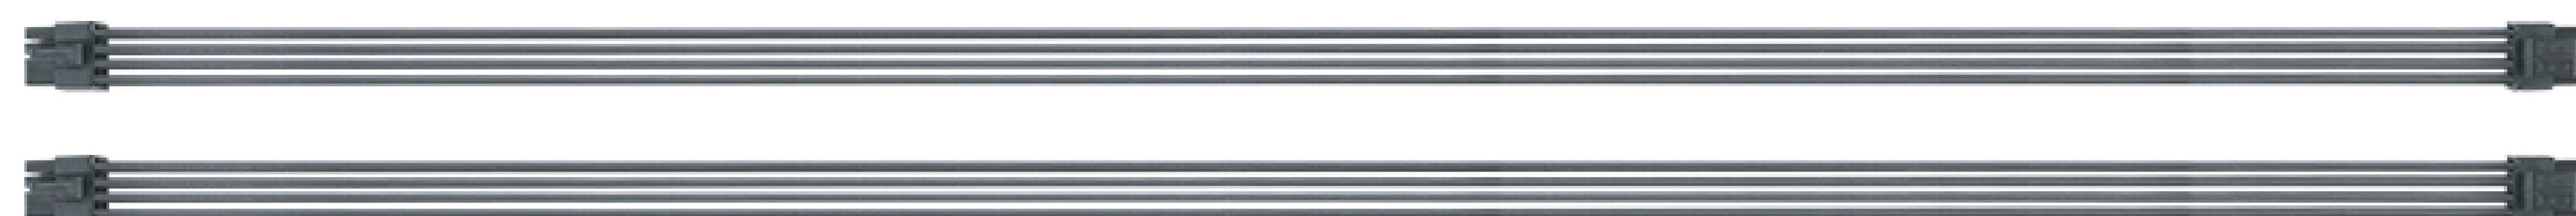

ROG STRIX 1000W Gold Aura Edition

Motherboard Power Cable x 1 (600mm)

CPU Cable x 2 (650mm)

PCI-E Gen 5.0 16-pin Cable x 1 (700mm)

PCI-E 1-to-1 Cable x 2 (700mm)

PCI-E 1-to-2 Cable x 1 (700mm)

SATA 1-to-2 Cable x 1 (400 + 120 mm)

SATA 1-to-3 Cable x 1 (400 + 120 + 120 mm)

Peripheral 1-to-4 Cable x 1 (400 + 150 + 150 + 150 mm)

Addressable RGB Cable x 1 (800mm)