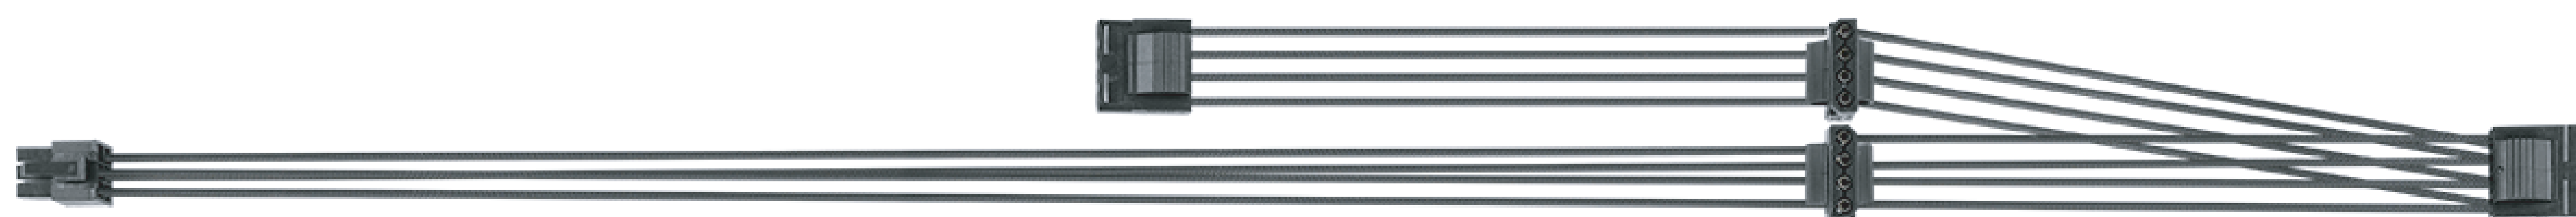

ROG STRIX 1000W Gold Aura Edition

Motherboard Power Cable x 1 (600mm)

CPU Cable x 2 (650mm)

PCI-E Gen 5.0 16-pin Cable x 1 (700mm)

PCI-E 1-to-1 Cable x 2 (700mm)

PCI-E 1-to-2 Cable x 1 (700mm)

SATA 1-to-2 Cable x 1 (400 + 120 mm)

SATA 1-to-3 Cable x 1 (400 + 120 + 120 mm)

Peripheral 1-to-4 Cable x 1 (400 + 150 + 150 + 150 mm)

Addressable RGB Cable x 1 (800mm)