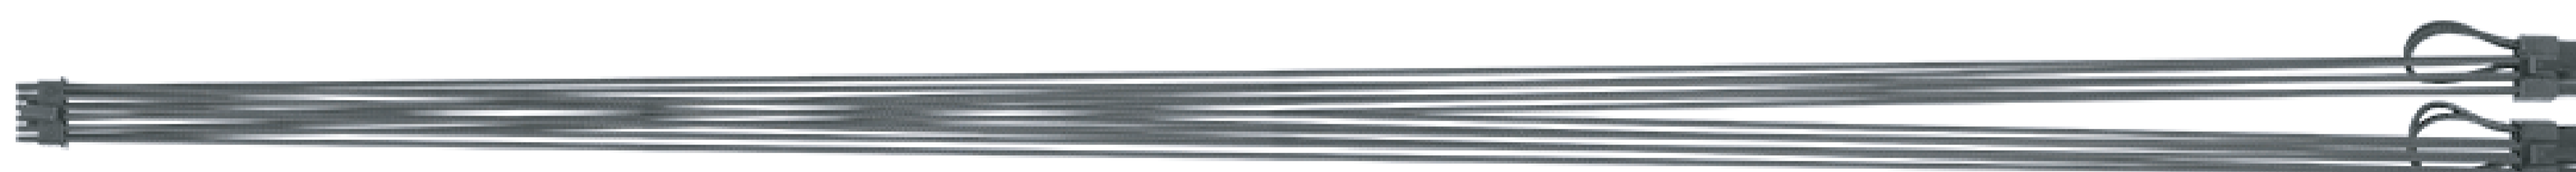

ROG STRIX 1200W Gold Aura Edition

Motherboard Power Cable x 1 (600mm)

CPU Cable x 2 (650mm)

PCI-E Gen 5.0 16-pin Cable x 1 (700mm)

PCI-E 1-to-1 Cable x 2 (700mm)

PCI-E 1-to-2 Cable x 1 (700mm)

SATA 1-to-2 Cable x 1 (400 + 120 mm)

SATA 1-to-3 Cable x 1 (400 + 120 + 120 mm)

Peripheral 1-to-4 Cable x 1 (400 + 150 + 150 + 150 mm)

Addressable RGB Cable x 1 (800mm)