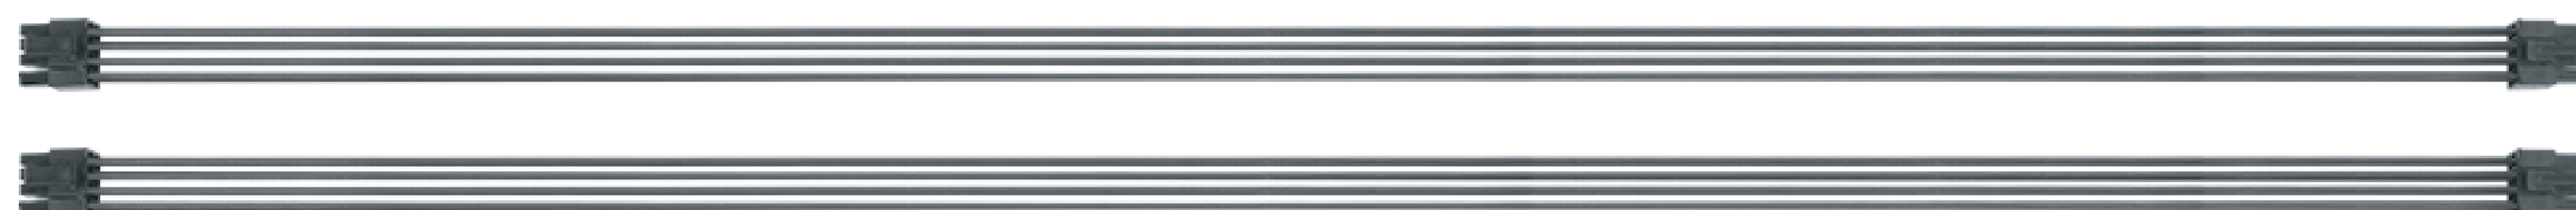

ROG STRIX 1200W Gold Aura Edition

Motherboard Power Cable x 1 (600mm)

CPU Cable x 2 (650mm)

PCI-E Gen 5.0 16-pin Cable x 1 (700mm)

PCI-E 1-to-1 Cable x 2 (700mm)

PCI-E 1-to-2 Cable x 1 (700mm)

SATA 1-to-2 Cable x 1 (400 + 120 mm)

SATA 1-to-3 Cable x 1 (400 + 120 + 120 mm)

Peripheral 1-to-4 Cable x 1 (400 + 150 + 150 + 150 mm)

Addressable RGB Cable x 1 (800mm)