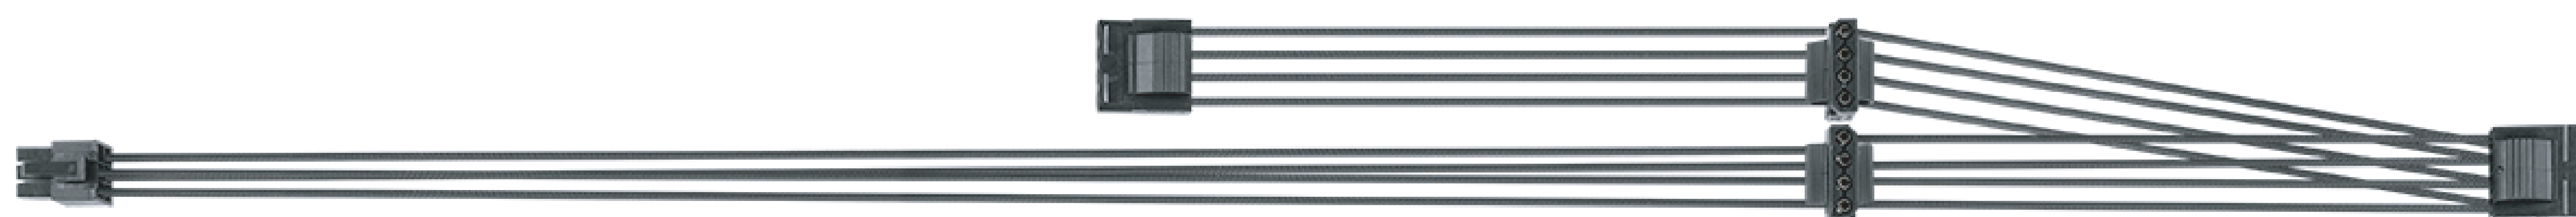

ROG STRIX 1200W Gold Aura Edition

Motherboard Power Cable x 1 (600mm)

CPU Cable x 2 (650mm)

PCI-E Gen 5.0 16-pin Cable x 1 (700mm)

PCI-E 1-to-1 Cable x 2 (700mm)

PCI-E 1-to-2 Cable x 1 (700mm)

SATA 1-to-2 Cable x 1 (400 + 120 mm)

SATA 1-to-3 Cable x 1 (400 + 120 + 120 mm)

Peripheral 1-to-4 Cable x 1 (400 + 150 + 150 + 150 mm)

Addressable RGB Cable x 1 (800mm)