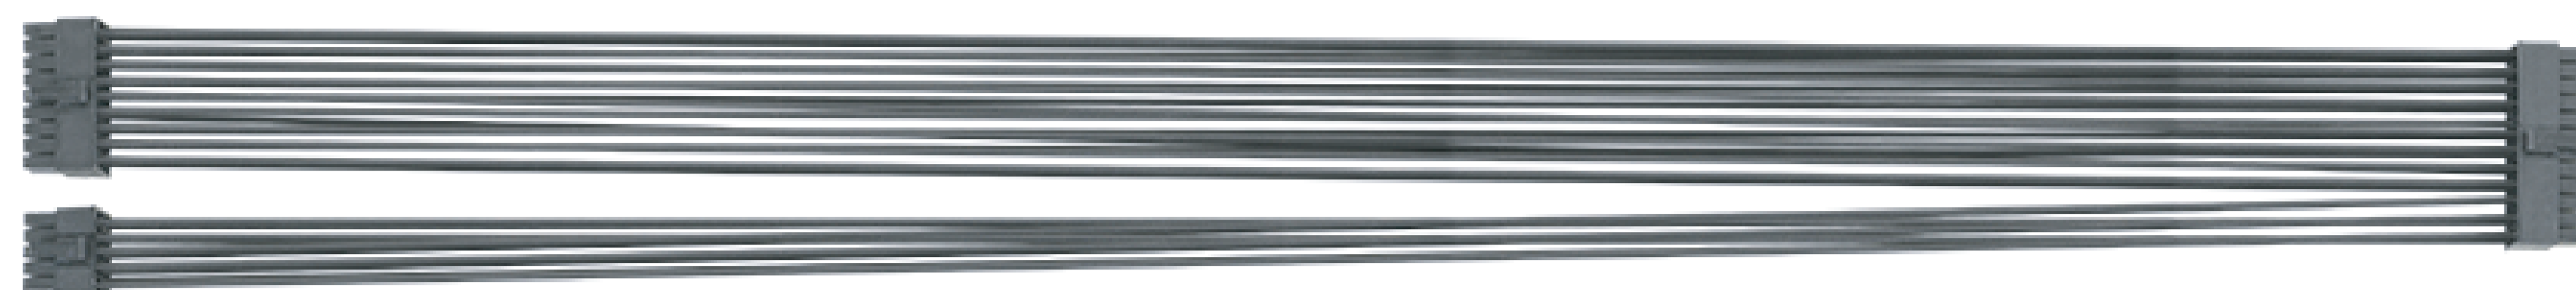

ROG STRIX 1200W Gold Aura Edition

Motherboard Power Cable x 1 (600mm)

CPU Cable x 2 (650mm)

PCI-E Gen 5.0 16-pin Cable x 1 (700mm)

PCI-E 1-to-1 Cable x 2 (700mm)

PCI-E 1-to-2 Cable x 1 (700mm)

SATA 1-to-2 Cable x 1 (400 + 120 mm)

SATA 1-to-3 Cable x 1 (400 + 120 + 120 mm)

Peripheral 1-to-4 Cable x 1 (400 + 150 + 150 + 150 mm)

Addressable RGB Cable x 1 (800mm)