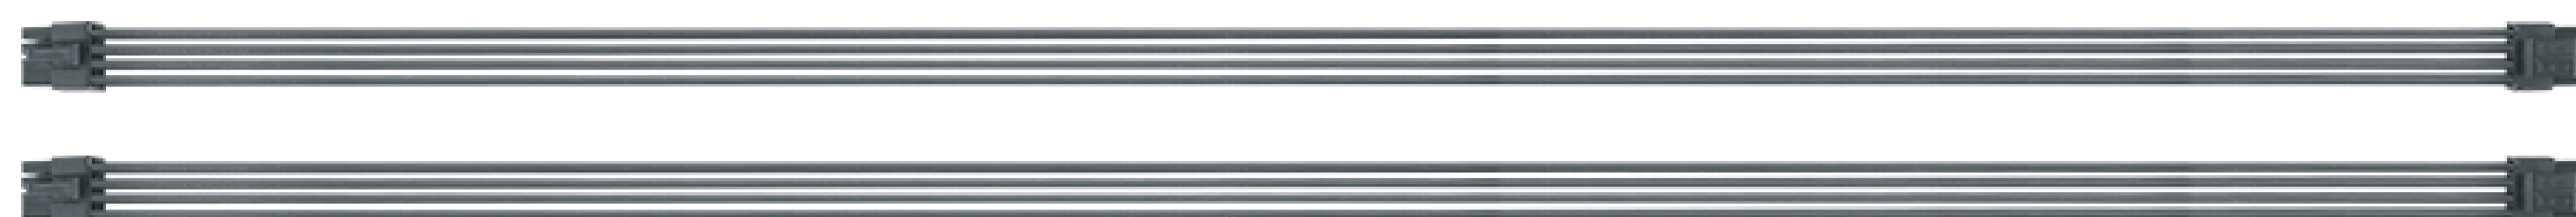

ROG STRIX 1200W Gold Aura Edition

Motherboard Power Cable x 1 (600mm)

CPU Cable x 2 (650mm)

PCI-E Gen 5.0 16-pin Cable x 1 (700mm)

PCI-E 1-to-1 Cable x 2 (700mm)

PCI-E 1-to-2 Cable x 1 (700mm)

SATA 1-to-2 Cable x 1 (400 + 120 mm)

SATA 1-to-3 Cable x 1 (400 + 120 + 120 mm)

Peripheral 1-to-4 Cable x 1 (400 + 150 + 150 + 150 mm)

Addressable RGB Cable x 1 (800mm)