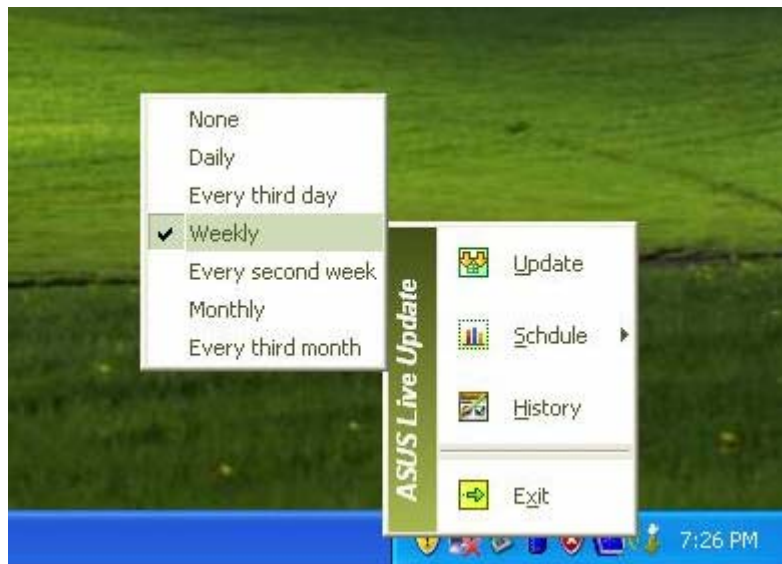

12. You could right click the Live Update icon on the toolbar and click the History to check the live update history which registers the live update of the BIOS and Drivers.