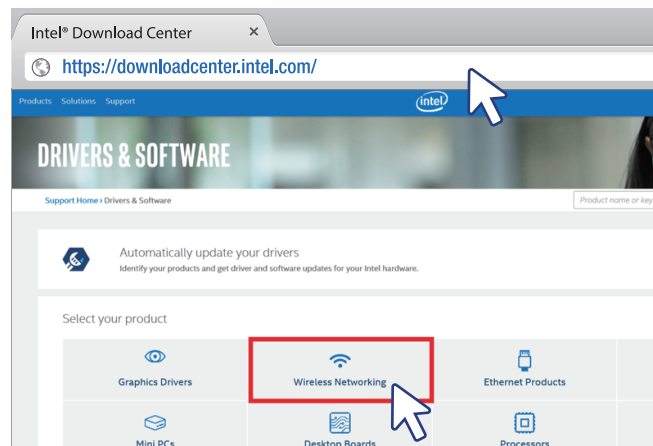

3 Update driver version to 20.70.0 (or later version¹)

If your Wireless Adapter is listed in the chart above, please follow the steps below to update your Wireless Adapter driver for your PC/notebook.

1. 01 Visit Intel® Download Center, and click on Wireless Networking in product category.
  2. 02 Confirm your Windows Operating system first, and find the driver version 20.70.0 or later version.¹
  3. 03 Download the corresponding driver* to your PC/notebook
  4. 04 Follow the instructions to finish the installation.
2. **NOTES:**
   *Check your operating system is 32-bit or 64-bit